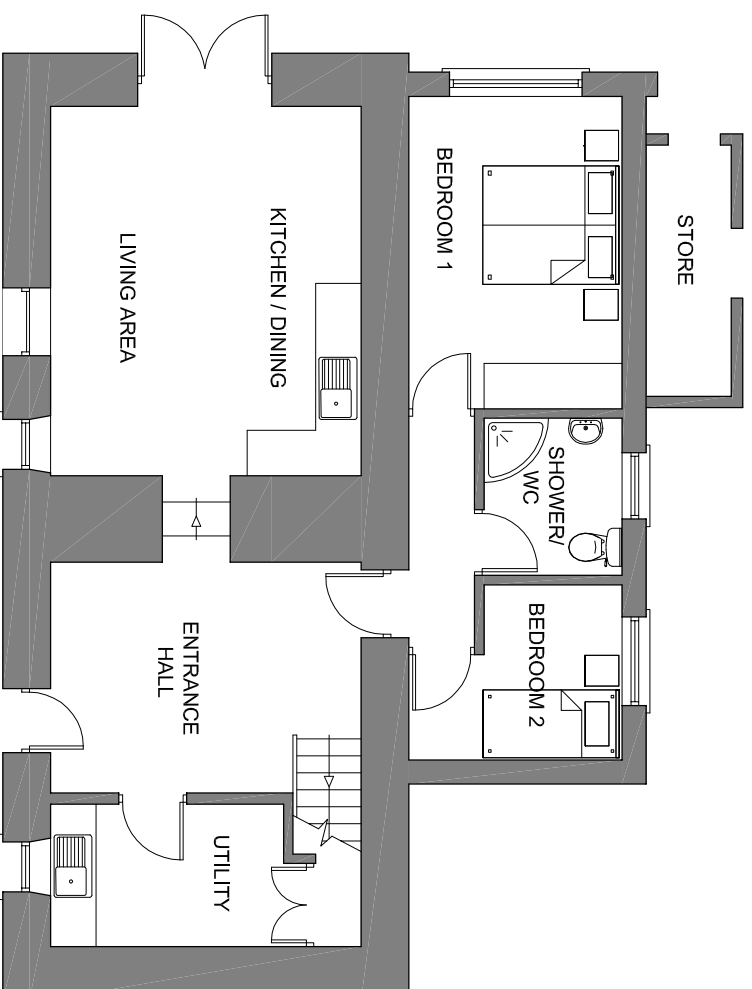

GARDEN COTTAGE AT WESTCOVE

GROUND FLOOR PLAN

Grd Fl Area: 81 sq.m / 872 sq.ft