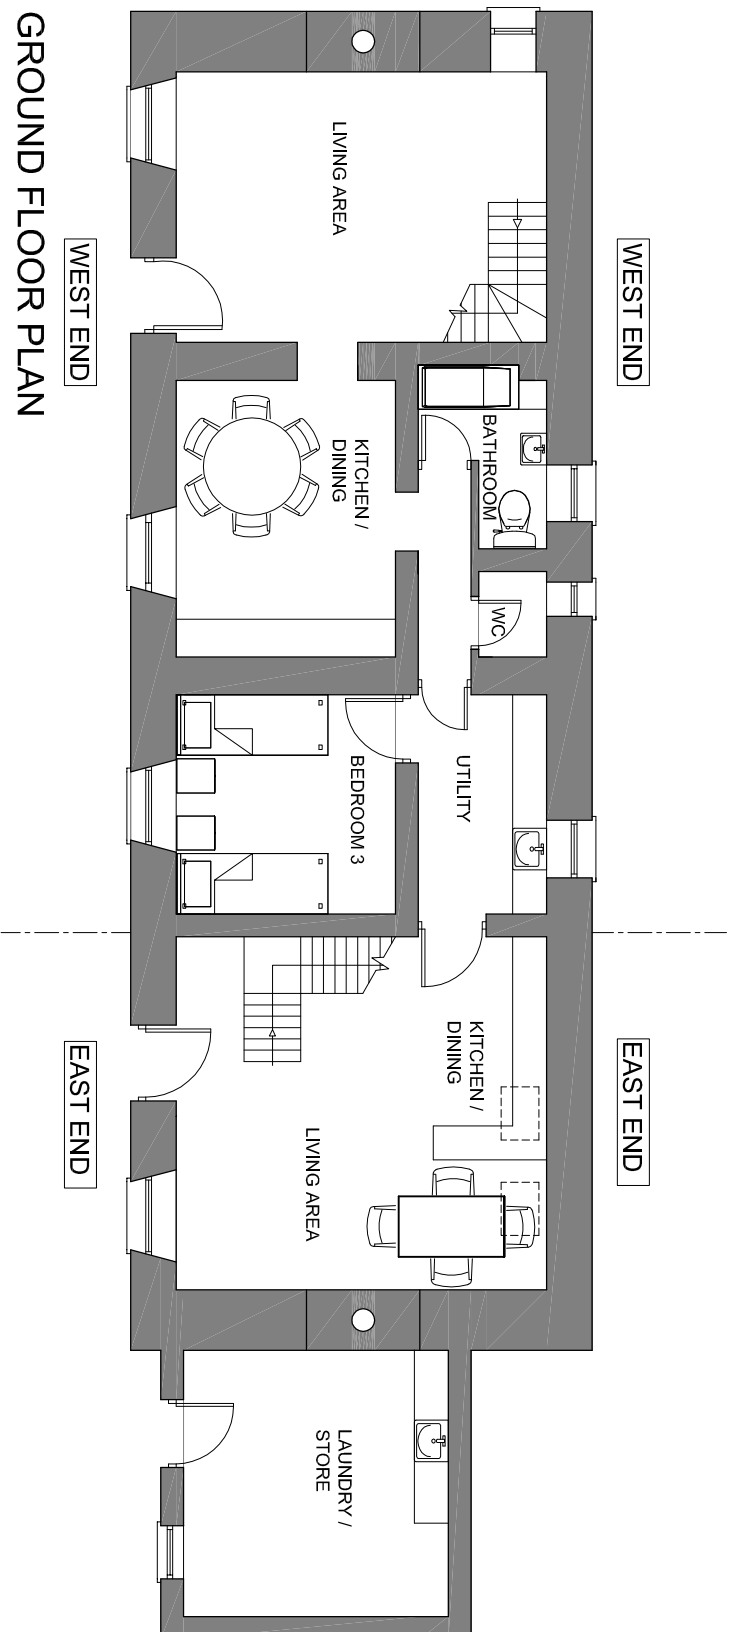

# PIER COTTAGE AT WESTCOVE

## GROUND FLOOR PLAN

Grd Fl Area: 94 sq.m / 1012 sq.ft