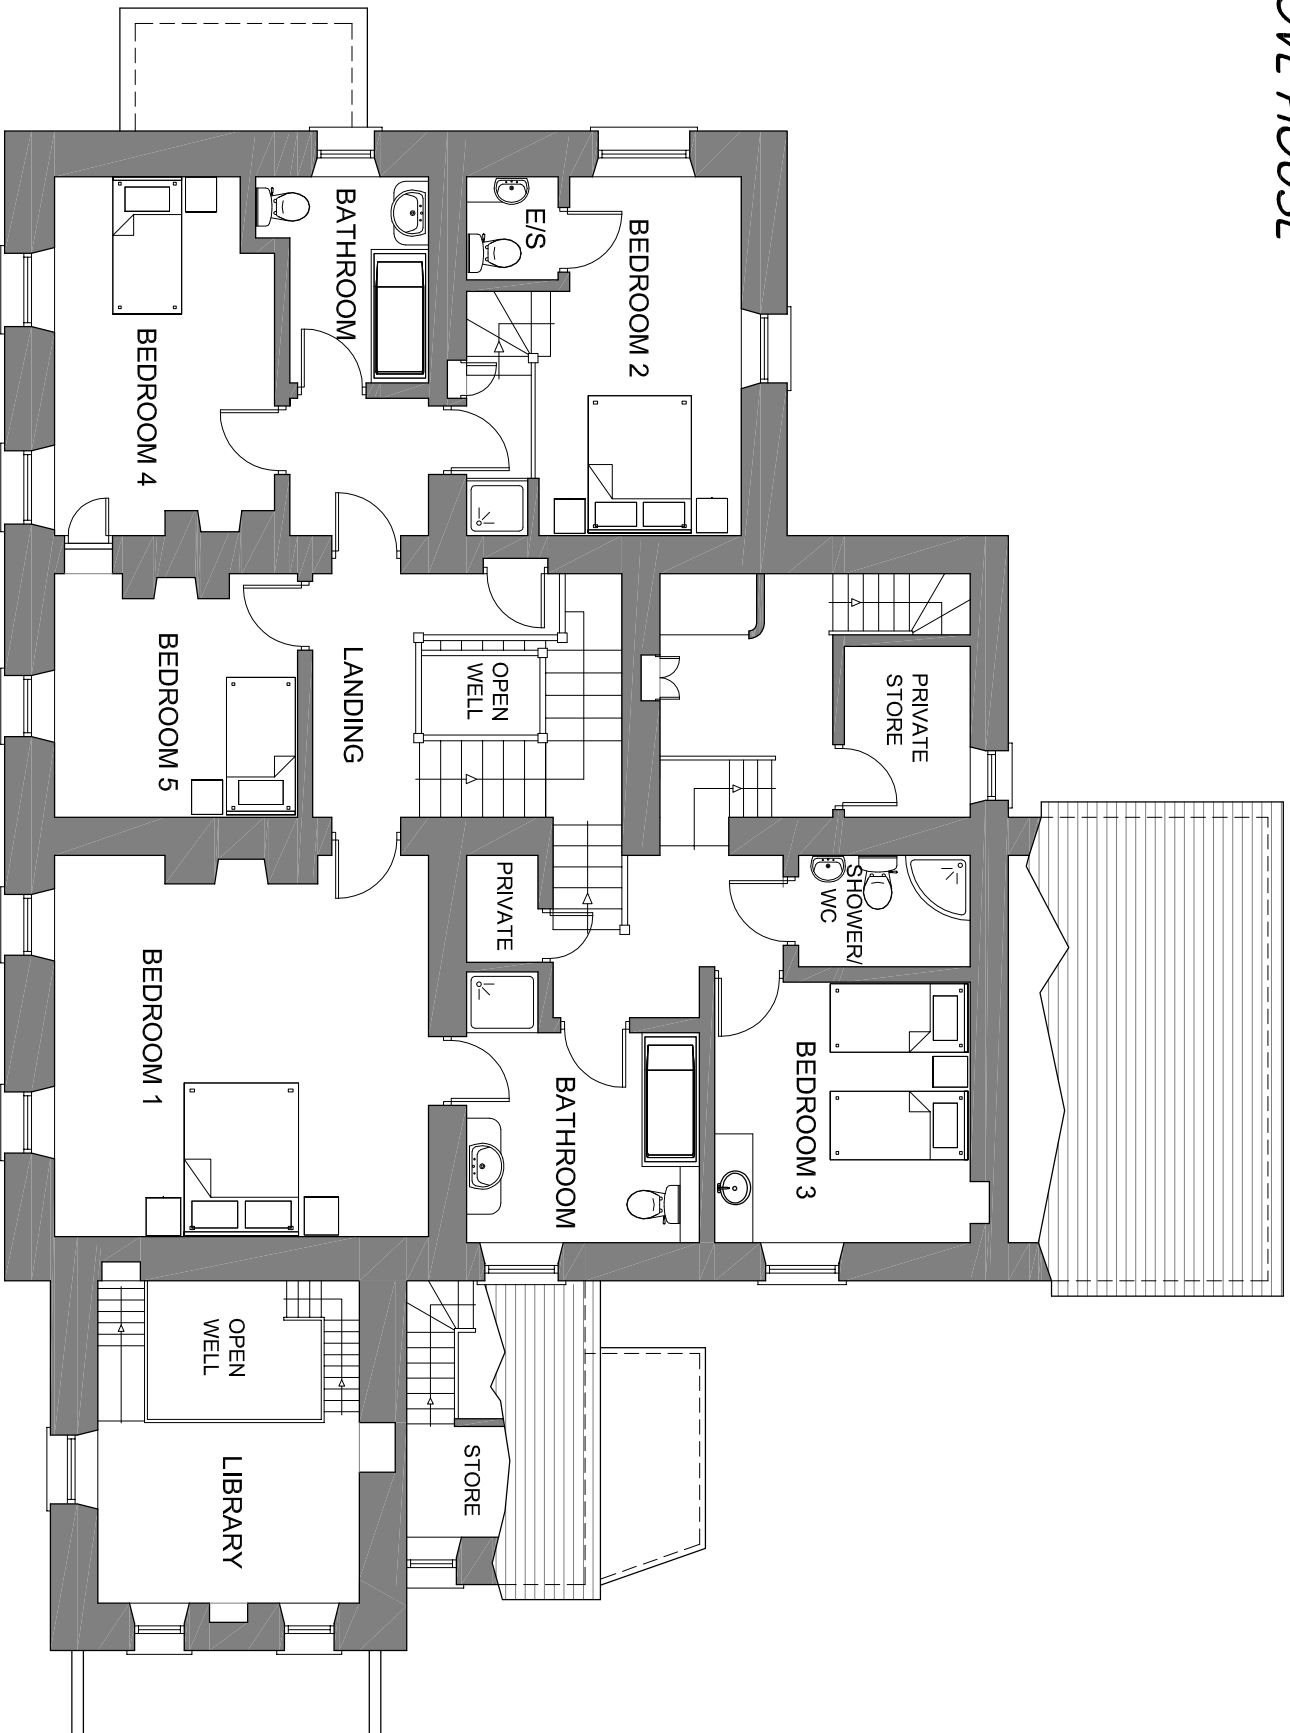

WESTCOVE HOUSE

FIRST FLOOR PLAN

1st Fl Area: 177 sq.m / 1905 sq.ft