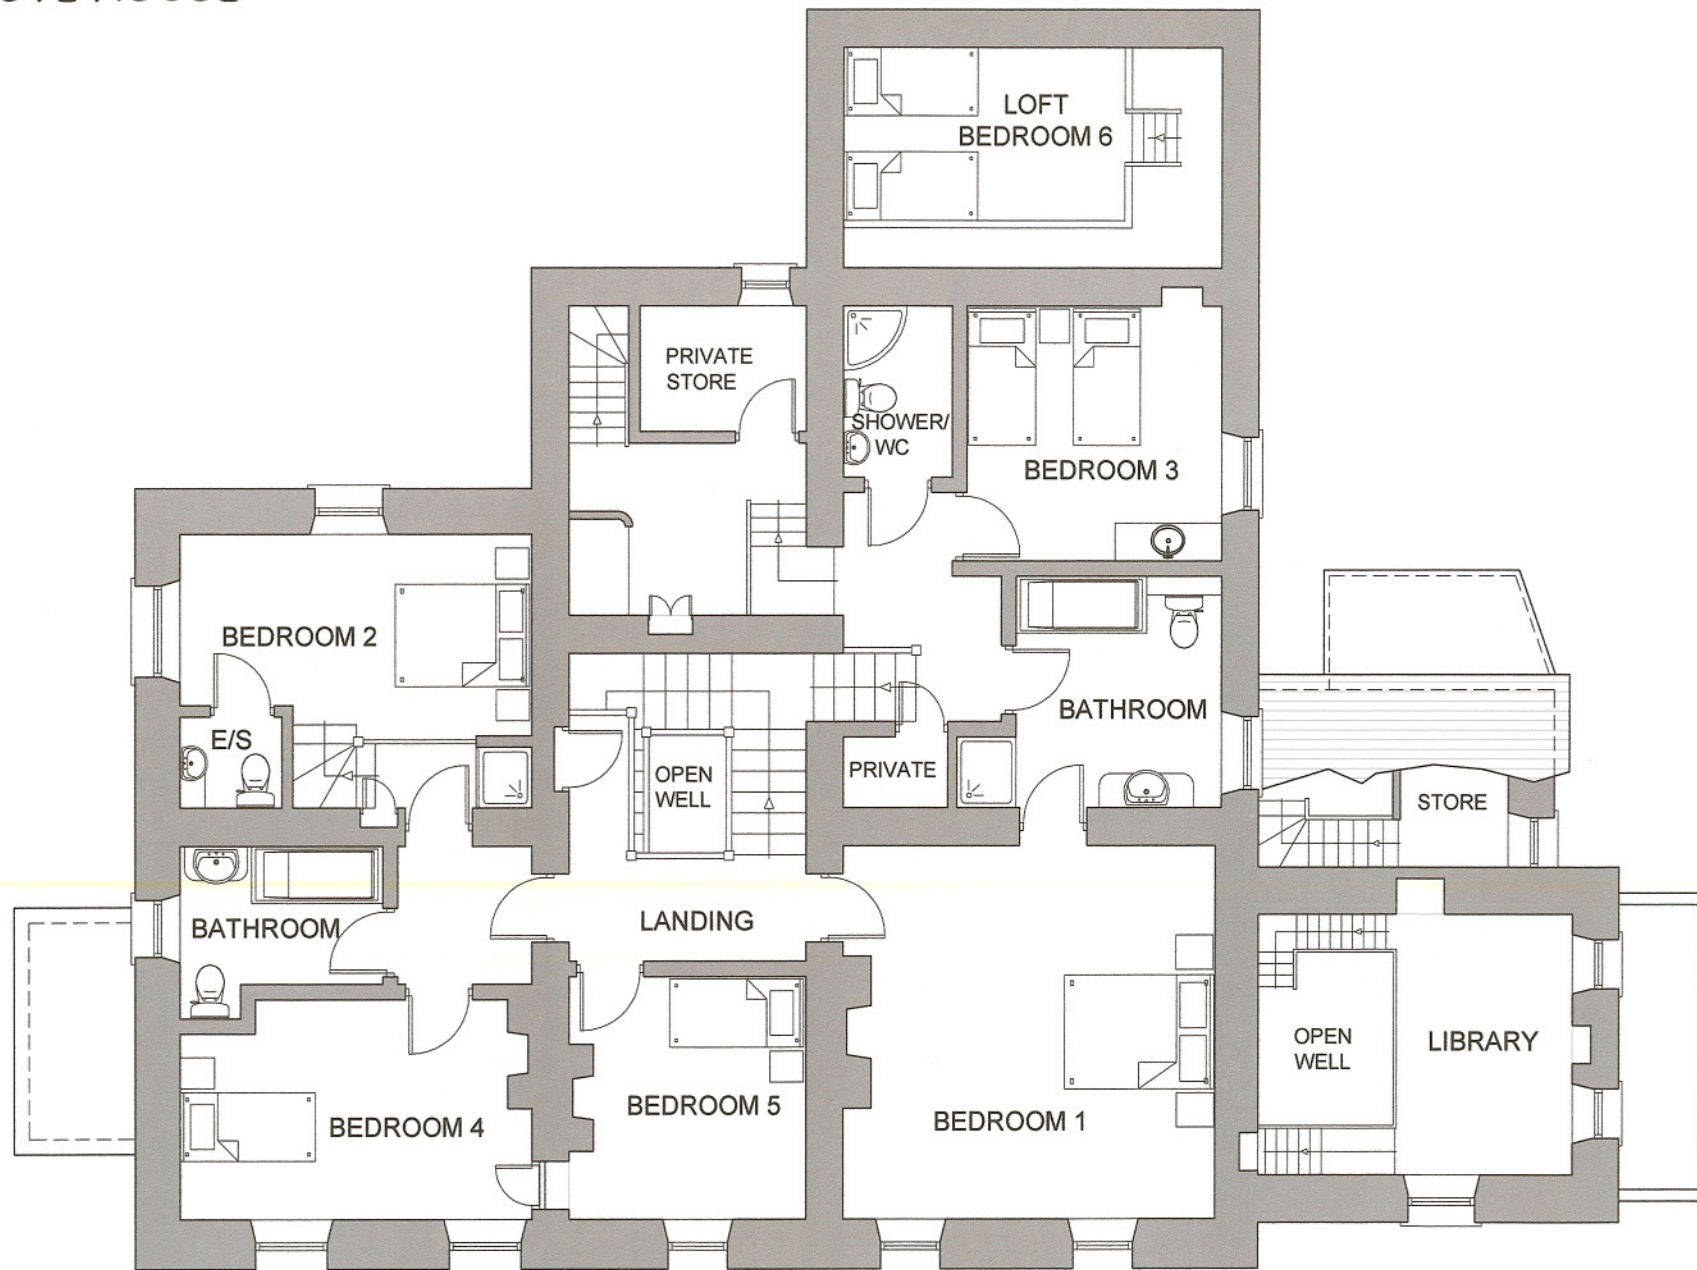

# WESTCOVE HOUSE

## FIRST FLOOR PLAN

1st Fl Area: 177 sq.m / 1905 sq.ft